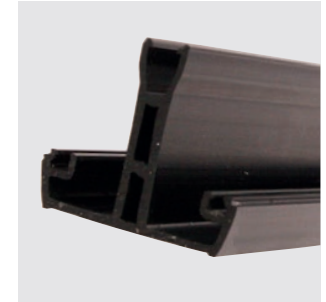

STRONG DIE CAST ALUMINIUM END BOSS & RAFTER LUGS

ANTI-CRUSH TUBE BETWEEN RAFTER LUGS

DEEP OGEE ALUMINIUM SPAS

THERMALLY BROKEN EAVES BEAM

INJECTION MOULDED SILICONE SEAL

THERMAL PVC T-BAR

Q-LON GASKETS

HIDDEN FIXINGS